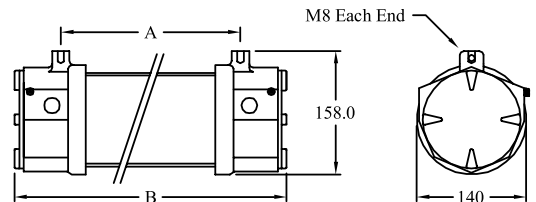

**Features Options**

Extended life using PL lamps  
 IIC as standard  
 Higher output – smaller fitting  
 50,000 hour electronic ballast

Range of voltages  
 Through wiring  
 IP68 versions  
 Range of mountings

FOR AMBIENT TEMPERATURE “T” RATINGS SEE TABLES AT REAR OF CATALOGUE

Size	Model	A	B
1	8w	335	448
2	18w	632	752

All dimensions in mm

Gear tray access  
 and amp access

Lamp retaining clips  
 on tray

Through wiring connection  
 plug

## Technical Data

Supply Voltage	230v 50Hz Check for alternative voltages. Suitable for central battery operation.						
Operating Temperature	-25°C to +52°C subject to lamp and ambient temperature combinations						
Control Gear	Electronic instant start, Switch start						
Lamp Options	11w, 18w, 26w, 36w, 55w PL-S, PL-L, PL-C (Lamps not provided)						
Cable Entries	2 x M20 – ISO (1 plugged) as Standard Other threads available.						
Terminals	3 wire and earth. Cable size 4mm <sup>2</sup> max Through wiring option available on 8w to 55w sizes						
Mounting Facility	2 x M8 tapped holes vertical and horizontal at both ends.						
Access	Terminals accessed via threaded end cover as is the gear tray which slides out						
Material	Corrosion resistant marine grade aluminium body and high impact polycarbonate tube.						
Finish	2 Pack epoxy paint on primed surface. Standard colour - Aqua Additional costs for non standard colours						
Weight	<table border="0"> <tr> <td>Size 1</td> <td>11w, 18w, 26w</td> <td>4.5Kgs</td> </tr> <tr> <td>Size 2</td> <td>18w, 26w, 55w,</td> <td>6.8Kgs</td> </tr> </table>	Size 1	11w, 18w, 26w	4.5Kgs	Size 2	18w, 26w, 55w,	6.8Kgs
Size 1	11w, 18w, 26w	4.5Kgs					
Size 2	18w, 26w, 55w,	6.8Kgs					
Features	IIC as standard Heavy duty construction High ambient temperature option available						