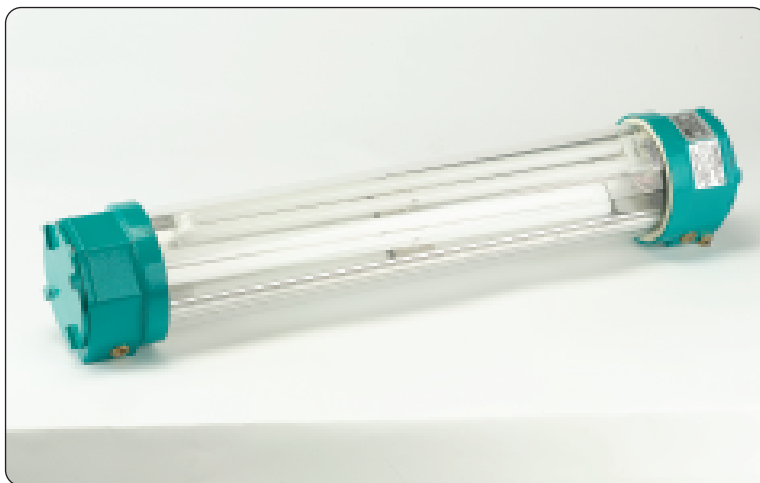

Certification and Approval

Certification Code EEx d II 2 G IIB or IIC T6 - T5 or T4 (See lamp tables for T rating)
Certification number SIRA 01 ATEX 1033
Certification standard EN 60079-0, I
Protection IP 66

Features Options

Extended life using PL lamps
IIC as standard
Higher output – smaller fitting
50,000 hour electronic ballast

Range of voltages
Through wiring
IP68 versions
Range of mountings

FOR AMBIENT TEMPERATURE “T” RATINGS SEE TABLES AT REAR OF CATALOGUE

Size	Model	A	B
1	8w	335	448
2	18w	632	752

All dimensions in mm