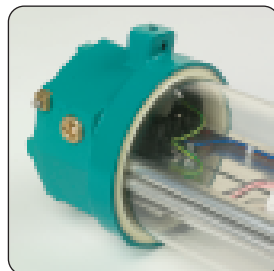

**Features Options**

Extended life using PL lamps  
 IIC as standard  
 Higher output – smaller fitting  
 50,000 hour electronic ballast

Range of voltages  
 Through wiring  
 IP68 versions  
 Range of mountings

FOR AMBIENT TEMPERATURE “T” RATINGS SEE TABLES AT REAR OF CATALOGUE

Size	Model	A	B
1	8w	335	448
2	18w	632	752

All dimensions in mm

Gear tray access  
 and amp access

Lamp retaining clips  
 on tray

Through wiring connection  
 plug

## Technical Data

Supply Voltage	230v 50Hz Check for alternative voltages. Suitable for central battery operation.						
Operating Temperature	-25°C to +52°C subject to lamp and ambient temperature combinations						
Control Gear	Electronic instant start, Switch start						
Lamp Options	11w, 18w, 26w, 36w, 55w PL-S, PL-L, PL-C (Lamps not provided)						
Cable Entries	2 x M20 – ISO (1 plugged) as Standard Other threads available.						
Terminals	3 wire and earth. Cable size 4mm <sup>2</sup> max Through wiring option available on 8w to 55w sizes						
Mounting Facility	2 x M8 tapped holes vertical and horizontal at both ends.						
Access	Terminals accessed via threaded end cover as is the gear tray which slides out						
Material	Corrosion resistant marine grade aluminium body and high impact polycarbonate tube.						
Finish	2 Pack epoxy paint on primed surface. Standard colour - Aqua Additional costs for non standard colours						
Weight	<table border="0"> <tr> <td>Size 1</td> <td>11w, 18w, 26w</td> <td>4.5Kgs</td> </tr> <tr> <td>Size 2</td> <td>18w, 26w, 55w,</td> <td>6.8Kgs</td> </tr> </table>	Size 1	11w, 18w, 26w	4.5Kgs	Size 2	18w, 26w, 55w,	6.8Kgs
Size 1	11w, 18w, 26w	4.5Kgs					
Size 2	18w, 26w, 55w,	6.8Kgs					
Features	IIC as standard Heavy duty construction High ambient temperature option available						