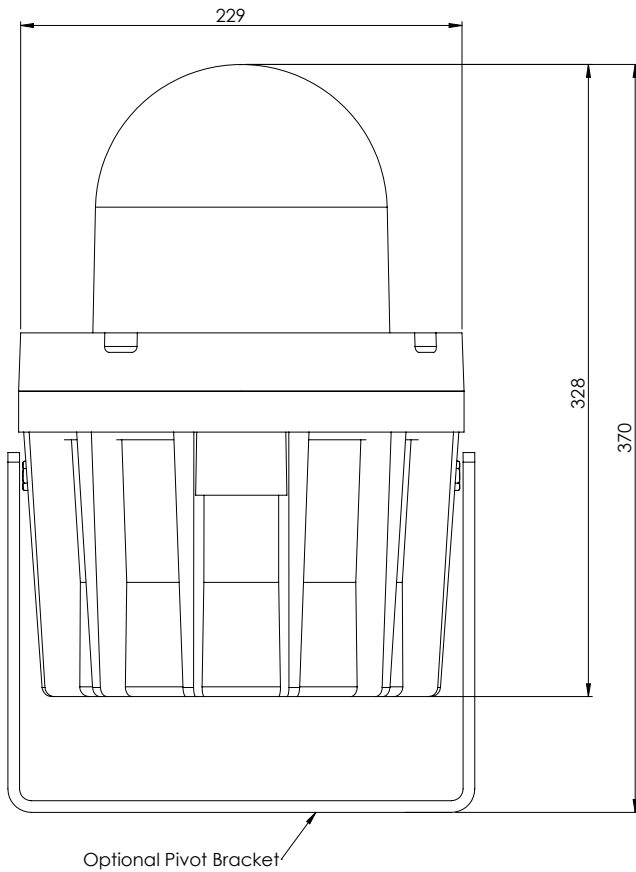

610 Ex d e Well glass / Beacon

Zones: **1** **21** **2** **22** Cat: **2**

The 610 series is a heavy duty well glass / beacon for use in Zone 1 gas and dust hazardous areas. It is a versatile unit and can be supplied for use as a well glass or indicator beacon.

Specifications & Options

Label Marking	Ex de 2 GD IIC T3 and 4	Certification standards	EN 60079, EN 61241, IEC60079, IEC61241
Zoned areas	Zones 1, 2, 21 & 22	Certificate No.s	Sira 00 ATEX 1048 IEC Ex SIR 09.0027
Ambient range (max)	-20°C to +70°C Contact office for details	IP rating	IP66 minimum
Material	Marine grade aluminium body & bezel, borosilcate glass dome		
Cable entries	2 x M20 iso (1 plugged) as standard other threads available		
Electrical connections	4 (4mm ²) wire and earth with looping facility cable crimping at installation when looping		
Light source	Various		
Light output	Various, depending on lamp choice		
Supply voltage (s)	Beacons 230V, Warning lights 24V, 110-120V		
Installation / Mounting	Back mounted fixing strap (supplied)		
Control gear	Electronic flasher unit		
Dimensions	249mm x 328mm		
Weight	Approx 9 kg		

We offer
a lighting
design
service

610 Ex d e Well glass / Beacon

Spares
and
accessories
available
Refer to main
catalogue

ORDERING INFORMATION

Part Number	Description	Light Source	Power Consumption
610C/70WSON-E/240/50	610C/70WSON-E/240/50	SON - Elliptical	70 Watt SON-E
610C/110WSON-E/240/50	610C/110WSON-E/240/50	SON - Elliptical	110 Watt SON-E
610C/105W/HAL/240/50	610C/105W/HAL/240/50	105W Halogen Elliptical	105W (Max)
610C/20W/PLCE/240/50	610C/20W/PLCE/240/50	PLCE	20W (Max)
610C/XEN/VOLTAGE/COLOUR	610C/XEN/VOLTAGE/COLOUR	Xenon Flash	Various