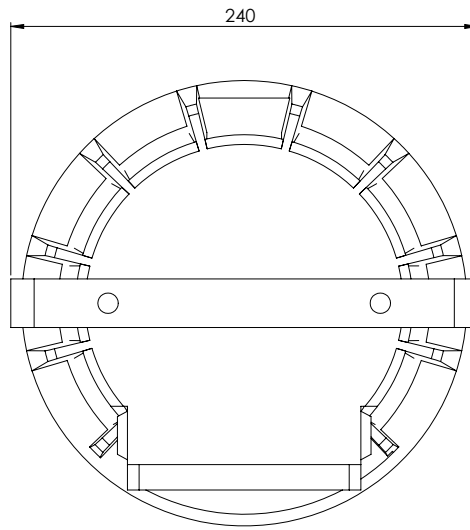

Specifications & Options

Label Marking	Ex de 2 GD IIC T3 and 4	Certification standards	EN 60079, EN 61241, IEC60079, IEC61241
Zoned areas	Zones 1, 2, 21 & 22	Certificate No.s	Sira 00 ATEX 1048 IEC Ex SIR 09.0027
Ambient range (max)	-20°C to +70°C Contact office for details	IP rating	IP66 minimum
Material	Marine grade aluminium body & bezel, borosilcate glass dome		
Cable entries	2 x M20 iso (1 plugged) as standard other threads available		
Electrical connections	4 (4mm ²) wire and earth with looping facility cable crimping at installation when looping		
Light source	Various		
Light output	Various, depending on lamp choice		
Supply voltage (s)	Beacons 230V, Warning lights 24V, 110-120V		
Installation / Mounting	Back mounted fixing strap (supplied)		
Control gear	Electronic flasher unit		
Dimensions	249mm x 328mm		
Weight	Approx 9 kg		

We offer
a lighting
design
service

610 Ex d e Well glass / Beacon

Spares
and
accessories
available
Refer to main
catalogue

ORDERING INFORMATION

Part Number	Description	Light Source	Power Consumption
610C/70WSON-E/240/50	610C/70WSON-E/240/50	SON - Elliptical	70 Watt SON-E
610C/110WSON-E/240/50	610C/110WSON-E/240/50	SON - Elliptical	110 Watt SON-E
610C/105W/HAL/240/50	610C/105W/HAL/240/50	105W Halogen Elliptical	105W (Max)
610C/20W/PLCE/240/50	610C/20W/PLCE/240/50	PLCE	20W (Max)
610C/XEN/VOLTAGE/COLOUR	610C/XEN/VOLTAGE/COLOUR	Xenon Flash	Various