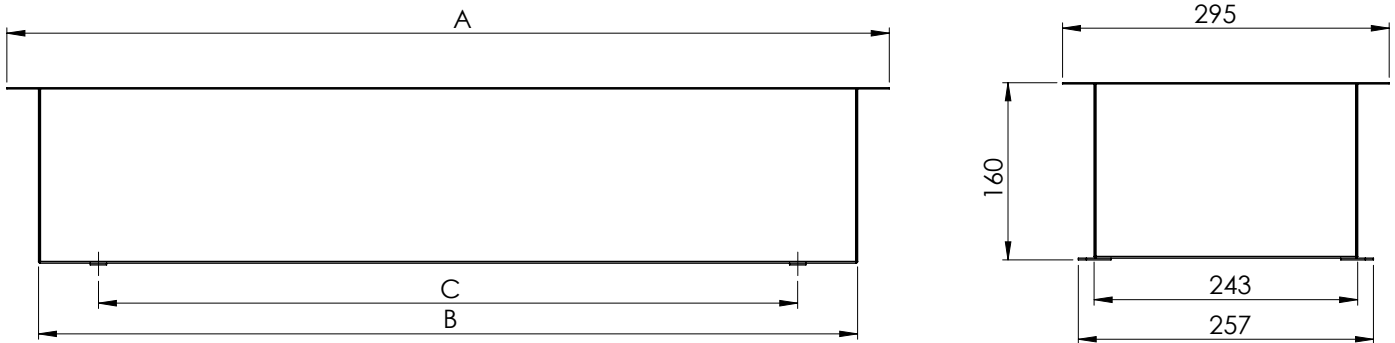

<b>Material</b>	Polyester coated steel & toughened glass in an aluminium frame		
<b>Cable entries</b>	4 x M20 (3 plugged) as standard		
<b>Electrical connections</b>	3 wire and earth cable size 4mm <sup>2</sup> max Through wiring versions available		
<b>Light source</b>	T8 Fluorescent		
<b>Light output</b>	Various depending on lamp choice.		
<b>Supply voltage (s)</b>	230v, 50/60hz call for details of versions available		
<b>Installation / Mounting</b>	4 fixing holes to rear of enclosure		
<b>Control gear</b>	Electronic instant start ballast and integral charger inverter for emergency versions. 3 hour battery backup subject to ambient temperature conditions.		
<b>Dimensions</b>	L 18w 802mm, 36w 1402mm, 58w 1702mm. W 300mm. D 160mm.		
<b>Weight</b>	18w std 10 kg, 36w std 13 kg, 58w std 13 kg, 18w emg 13 kg, 36w emg 14 kg and 58w emg 15 kg		

### ORDERING INFORMATION

Standard	Part Number	Description	Light Source	Light Output	Nominal Power consumption	Size
	9R/218/HF	9R/218/HF	Twin Tube Fluorescent	Various depending on lamp choice.	36w	802 x 300 x 160
	9R/236/HF	9R/236/HF	Twin Tube Fluorescent	Various depending on lamp choice.	72w	1402 x 300 x 160
	9R/258/HF	9R/258/HF	Twin Tube Fluorescent	Various depending on lamp choice.	116w	1702 x 300 x 160